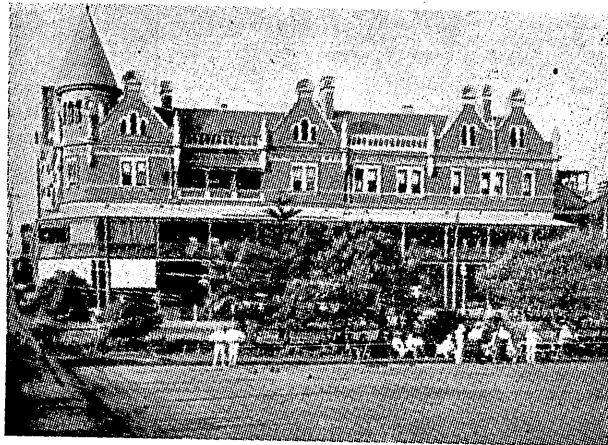

HOTEL ESPLANADE

(OVERLOOKING PERTH WATER)

Telephones B 5661 (Six lines)

E. J. PAXTON

Telegrams "Esplanho, Perth."

"THE ESPLANADE," Western Australia's Leading Hotel, and Perth's Social Centre, offers all the conveniences of Modern Hotel Life, and, in addition to these advantages and the beauty of its surroundings, is possessed of a charm decidedly its own.

Cunderdin Community Centre (F Williams), Cunderdin
Dalwallinu (S Lee), Dalwallinu
Dardanup (R D Toy), Dardanup
Darkan (D V Partridge), Darkan
Darling Range (H F Schultz), 53 Gt
Eastn Hwy, Bellevue
Davilak (G John junr), 166 Mandurah
rd, S Fremantle
Day Dawn (Bomenico Mora), Day Dawn
Donham (G C Lloyd), Shark Bay
Denmark (A S McCulloch), Denmark
Denver City (E Scallill), Coolgardie
Dongarra (Arth G Henry), Dongarra
Donnybrook (Mrs Rodan), Donnybrook
Doodlakine (J D Anderson), Doodlakine
Duke of Cornwall (G O'Callaghan), 54
Hannan st, Kalgoorlie
Duke of York (A P Boylan), Narrogin
Dumbleyung (Horace Green), Dumbleyung
East Pth (M Fitzgerald), Claisebrook rd,
E Perth
Edna May (P J Lindley), Westonia
Esperance (D Nicholls), Esperance
Esplanade (A Mortimer), 44 Marine
ter, Fremantle
Esplanade (I Matson), Albany
Esplanade (D S McAllinden), Busselton
Esplanade (E J Paxton), Esplanade, Pth
Esplanade (Roy Williams), Port Hedland
Exchange (M E Perry), Bullfinch
Exchange (J Hutson), Greenbushes
Exchange (W Tehan), Hannan st, Kalg
Exchange (W Williamson), Pingley
Exchange (E Dickenson), Pinjarra
Farmers Arms (F J Lee), Waroona
Federal (Mrs R Oswald), Collic
Federal (W P Young), Hannan st, Kalg

Federal (L Hambly), Katanning
Federal (D Jack), Spencer st, Bunbury
Federal (F Wilson), Wagin
Federal (J Routman), 779 Wlgin st, Pth
Federal (J B Fardon), Wm st, Fre
Fimiston (Allan Starr), Fimiston
Fitzroy Crossing (Scott & Gardner Ltd),
Fitzroy Crossing
Forrest (Arth E Liddell), Mumballup
Foundry (W D Jones), 148 Boulder rd,
Kalgoorlie
Freemasons (S G Clarke), Albany
Freemasons (G C Newman), Beverley
Freemasons (W E Clegg), Bridgetown
Freemasons (W C Morgan), Gt Eastern
Hwy, Mid Jctn
Freemasons (D S Neville), Marine ter,
Geraldton
Freemasons (E M Day), 64 South ter, Fre
Freemasons (Mrs E T Wing), Toodyay
Fremantle (G E Smith), 6 High st, Fre
Gala Hotel (W G Watson), 85 Cheetam
st, Kalg
Gascoyne (S Levy), Carnarvon

GEORGE HOTEL,

George and Murray Sts., Perth. Newly
Built, Luxuriously Furnished. (F. J.
Bryant, Manager.) Telephone: B 9747
(3 lines).

Geraldton (Mrs D M Fielding), 19 Gregory
ter, Geraldton
Gibsons Soak (R M Bow), Esperance
Gibbin (G H Hanson), Glan
Globe (L Phillips), Wlgin st, Pth
Gnowangerup (F Pinner), Gnowangerup
Golden Eagle (J Larcombe), Lane st,
Boulder